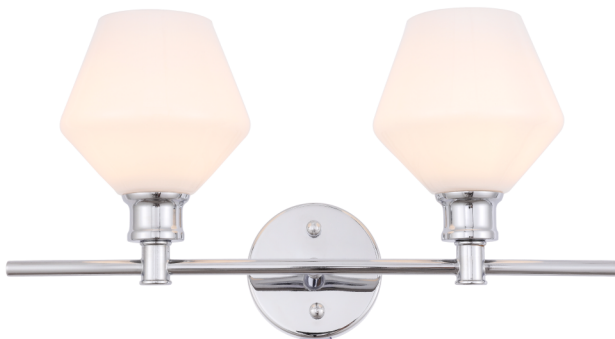

PRODUCT SPECIFICATION SHEET

GENE COLLECTION

Gene 2-Light Wall lamp Frosted white Glass

Black
Item No:LD2313BK

Brass
Item No:LD2313BR

Chrome
Item No:LD2313C

Available Finishes

Dimensions

Back plate Size(in)	D4.7"H1"
Chain/Rod Length	N/A
Width	19.1"
Extension	8"
Height	10.2"
Maximum Height	N/A

Specifications

Finish	3 Finishes
Material	Iron / Glass
Glass Color	Frosted white
Type	Wall lamp
Hanging Device	N/A
Voltage	110-125V
Dimmable	Yes
Warranty	1 Year Limited
Shipment Type	Small Parcel

Bulb / Socket

Socket Type	E26
Number of Lights	2
Wattage/Bulb	40W
Included	No

Installation

Indoor/Outdoor	Indoor
Dry/Wet/Damp	Dry
Weight	3.1 LBS
Wire Length	11"
Safety Rating	ETL Listed