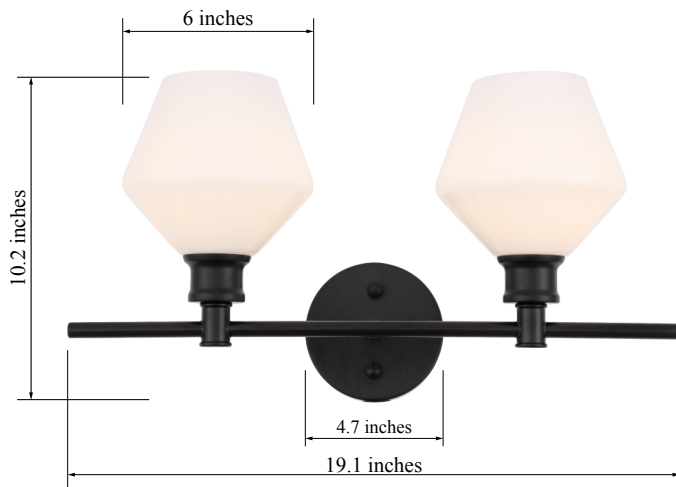

PRODUCT SPECIFICATION SHEET

GENE COLLECTION

Gene 2-Light Wall lamp Frosted white Glass

Black
Item No:LD2313BK

Brass
Item No:LD2313BR

Chrome
Item No:LD2313C

Available Finishes

Dimensions

Back plate Size(in)	D4.7"H1"
Chain/Rod Length	N/A
Width	19.1"
Extension	8"
Height	10.2"
Maximum Height	N/A

Specifications

Finish	3 Finishes
Material	Iron / Glass
Glass Color	Frosted white
Type	Wall lamp
Hanging Device	N/A
Voltage	110-125V
Dimmable	Yes
Warranty	1 Year Limited
Shipment Type	Small Parcel

Bulb / Socket

Socket Type	E26
Number of Lights	2
Wattage/Bulb	40W
Included	No

Installation

Indoor/Outdoor	Indoor
Dry/Wet/Damp	Dry
Weight	3.1 LBS
Wire Length	11"
Safety Rating	ETL Listed