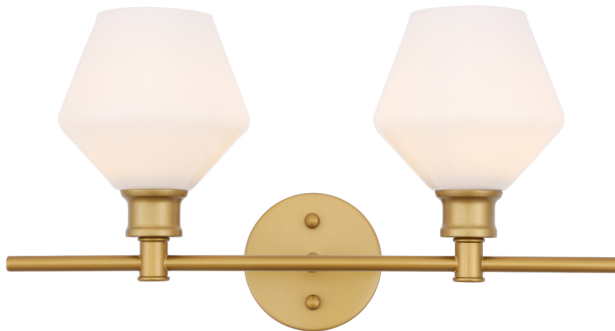

PRODUCT SPECIFICATION SHEET

GENE COLLECTION

Gene 2-Light Wall lamp Frosted white Glass

Black
Item No:LD2313BK

Brass
Item No:LD2313BR

Chrome
Item No:LD2313C

Available Finishes

Dimensions

Back plate Size(in)	D4.7"H1"
Chain/Rod Length	N/A
Width	19.1"
Extension	8"
Height	10.2"
Maximum Height	N/A

Specifications

Finish	3 Finishes
Material	Iron / Glass
Glass Color	Frosted white
Type	Wall lamp
Hanging Device	N/A
Voltage	110-125V
Dimmable	Yes
Warranty	1 Year Limited
Shipment Type	Small Parcel

Bulb / Socket

Socket Type	E26
Number of Lights	2
Wattage/Bulb	40W
Included	No

Installation

Indoor/Outdoor	Indoor
Dry/Wet/Damp	Dry
Weight	3.1 LBS
Wire Length	11"
Safety Rating	ETL Listed